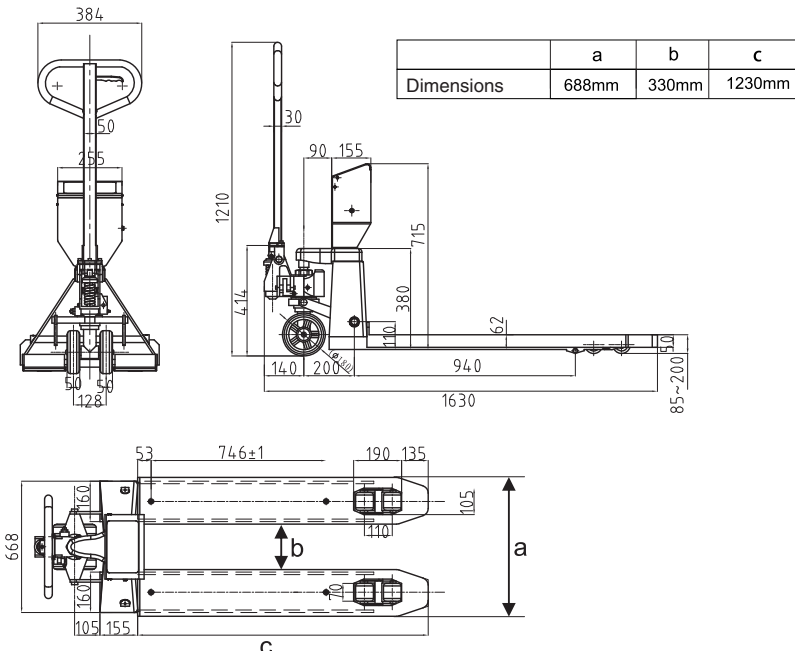

PRINT FORMATS

3	61.6kg
3	61.6kg

No.	4
G.W.	61.6kg
N.W.	61.6kg

No.	5
N.W.	61.6kg

TOTAL	369.4kg
No.	6
Time	11:44:03
Date	2026/03/30

Date	2026/03/30
Time	11:43:28
No.	6
N.W.	61.4kg
TOTAL	369.4kg

Date	2026/03/30
Time	11:40:20
	61.6kg

DIMENSIONS

Distributed by:

Proudly Sold & Serviced By:

Able Scale Co Pty Ltd

Ph: 1300 731 360

21 Green St Thomastown VIC. 3074

find us on the web: www.ablescale.com.au

NUWEIGH
AUSTRALIA