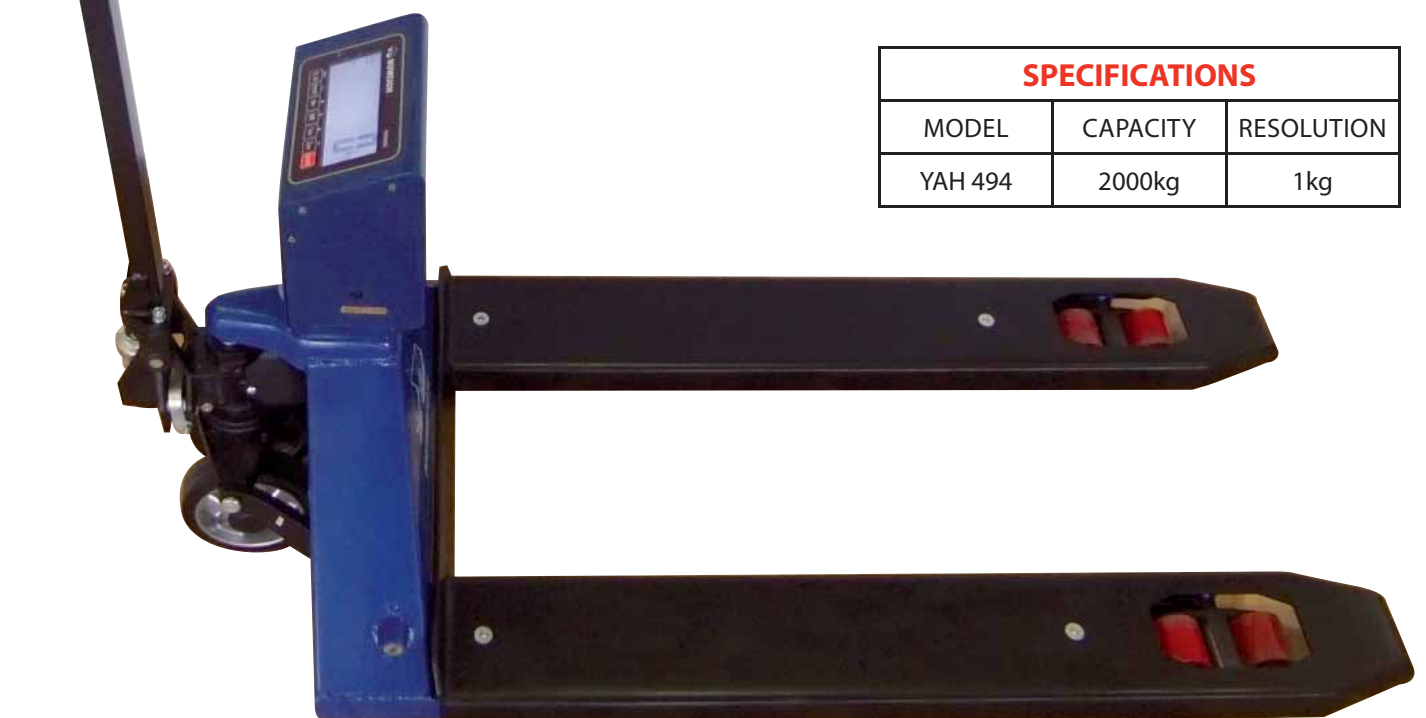

NUWEIGH

YAH 494 PALLET JACK SCALE

Internal Rechargeable Battery with 60 hours of continual use

Built In Printer Included

Weight Accumulation & Totals Print

Massive 52mm Backlit Display & 7 key Keyboard

Heavy Duty Rollers & Jack Mechanism

Low Profile Design

Double Front Wheel & Hard Rubber rear Wheel

Cables fully Protected

Automatic Shut-Off when not in use for 30 minutes

SPECIFICATIONS

MODEL	CAPACITY	RESOLUTION
YAH 494	2000kg	1kg

YAH 494 PALLET JACK SCALE